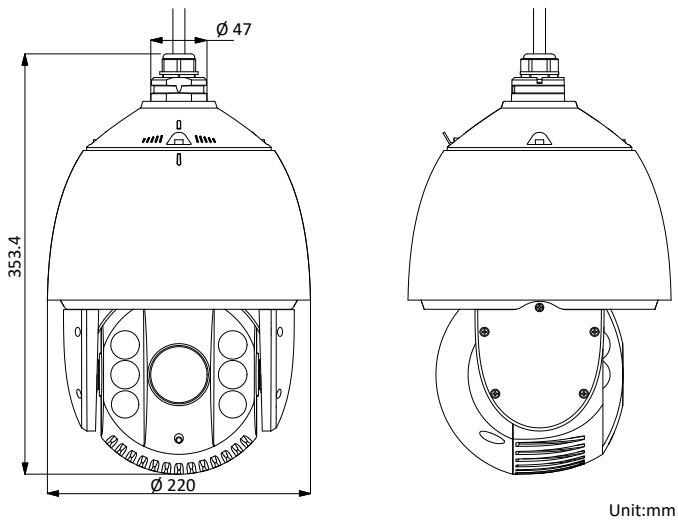

Protection Level	IP66 Standard, TVS 4000V Lightning Protection, Surge Protection and Voltage Transient Protection
Material	ADC 12, PC, PC+10%GF
Dimensions	Φ 220 mm × 353.4 mm (Φ 8.66" × 13.91")
Weight	Approx. 4.5 kg (9.92 lb)

Available Model

DS-2DE7232IW-AE, 24 VAC & Hi-PoE

Dimensions